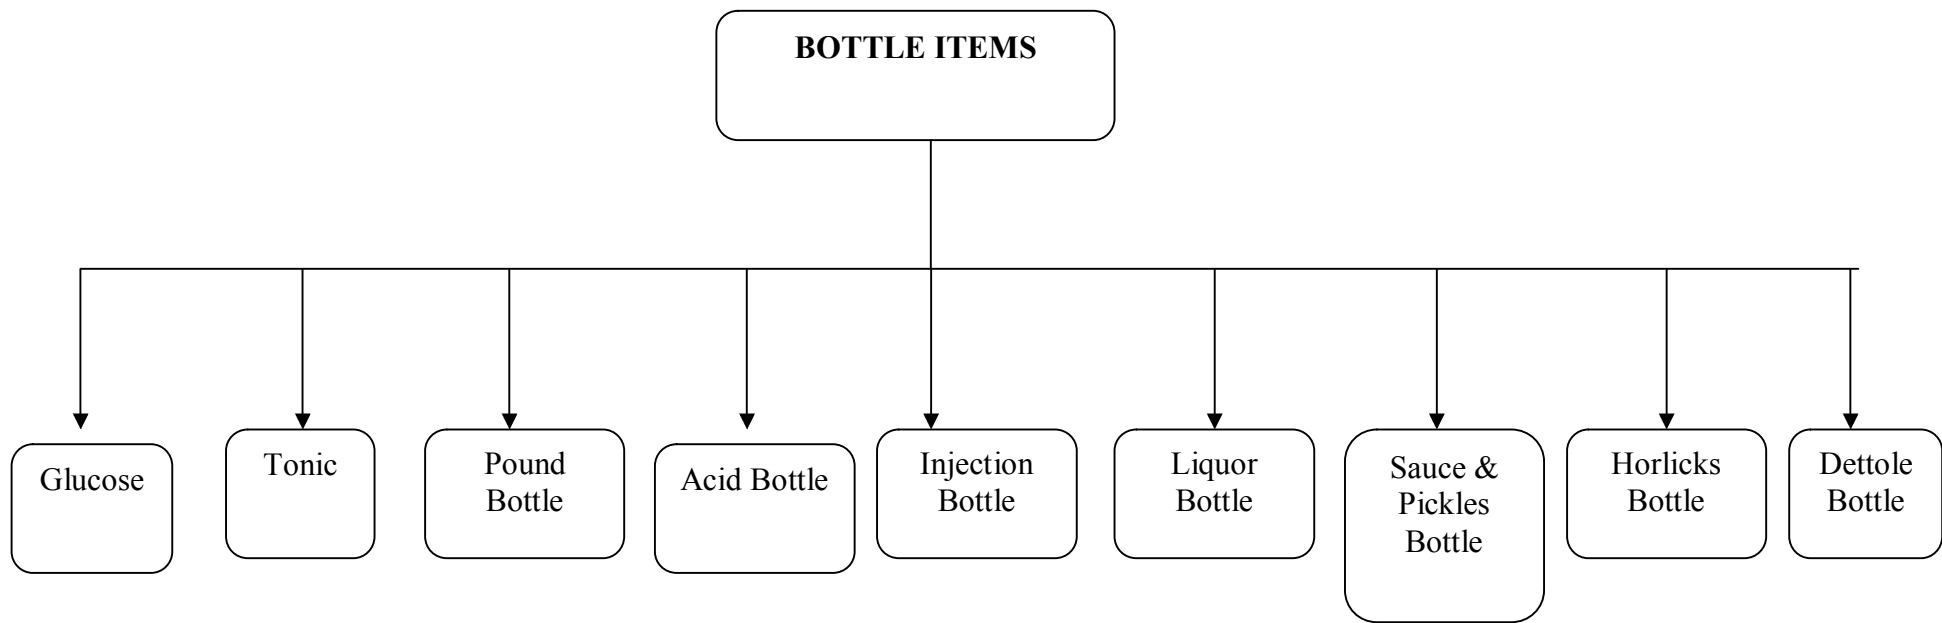

PLASTICS ITEMS

DETAILS OF ITEM WISE SEGREGATION OF BOTTLES

S.NO	PARTICULARS
1	GLUCOSE BOTTLE
	Glucose Bottle – 1000 MI
	Glucose Bottle –500 MI
	Glucose Bottle –350 MI
	Glucose Bottle –250 MI
	Glucose Bottle –100 MI
2	TONIC BOTTLE
	Tonic Bottle 5ml Long
	Tonic Bottle 5ml Short
	Tonic Bottle 10ml long
	Tonic Bottle 10ml Short
	Tonic Bottle (200ml) Colour
	Tonic Bottle (150 ml) Type –1
	Tonic Bottle (150 ml) Type –2
	Tonic Bottle (150 ml) Type –3
	Flate (200ml) Colour
	Neck Long (200ml)
	Tonic Bottle (60 ml) 25 mm neck
	Tonic Bottle (60 ml) 22 mm neck
3	BOUND BOTTLE
	30ml Bound Bottle White
	30ml Bound Bottle Color
	$\frac{3}{4}$ Bound Bottle White

	Injection Bottle (30ml) Short (Colour)
	Injection Bottle (10ml) Length (White)
	Injection Bottle (10ml) Length (Colour)
	Injection Bottle (5ml) Short White
	Injection Bottle (5ml) Short Colour
	Injection Bottle (15 ml) Big White
	Injection Bottle (30 ml) Length White
	Injection Bottle (30 ml) Length Colour
	Injection Bottle (15 ml) Big Colour
	Injection Bottle (15 ml) Length
	Injection Bottle (2ml)Length White (print and Thakai)
	Injection Bottle (2ml) Length Colour (print and Thakai)
	Injection Bottle (5ml) Short Colour
	Injection Bottle (5ml) Length
6	BEER BOTTLES
	Mini Beer (Old)
	Long Beer (New)
	Others
7	HORLICKS
	Horlicks Bottle (Big) (With cap)
	Horlicks Bottle (Big)(Without cap)
	Horlicks Bottle (Small) (With cap)
	Horlicks Bottle (Small)(Without cap)
8	PICKLES/JAM BOTTLE
	Pickles 1/2 Kg Jam Bottle