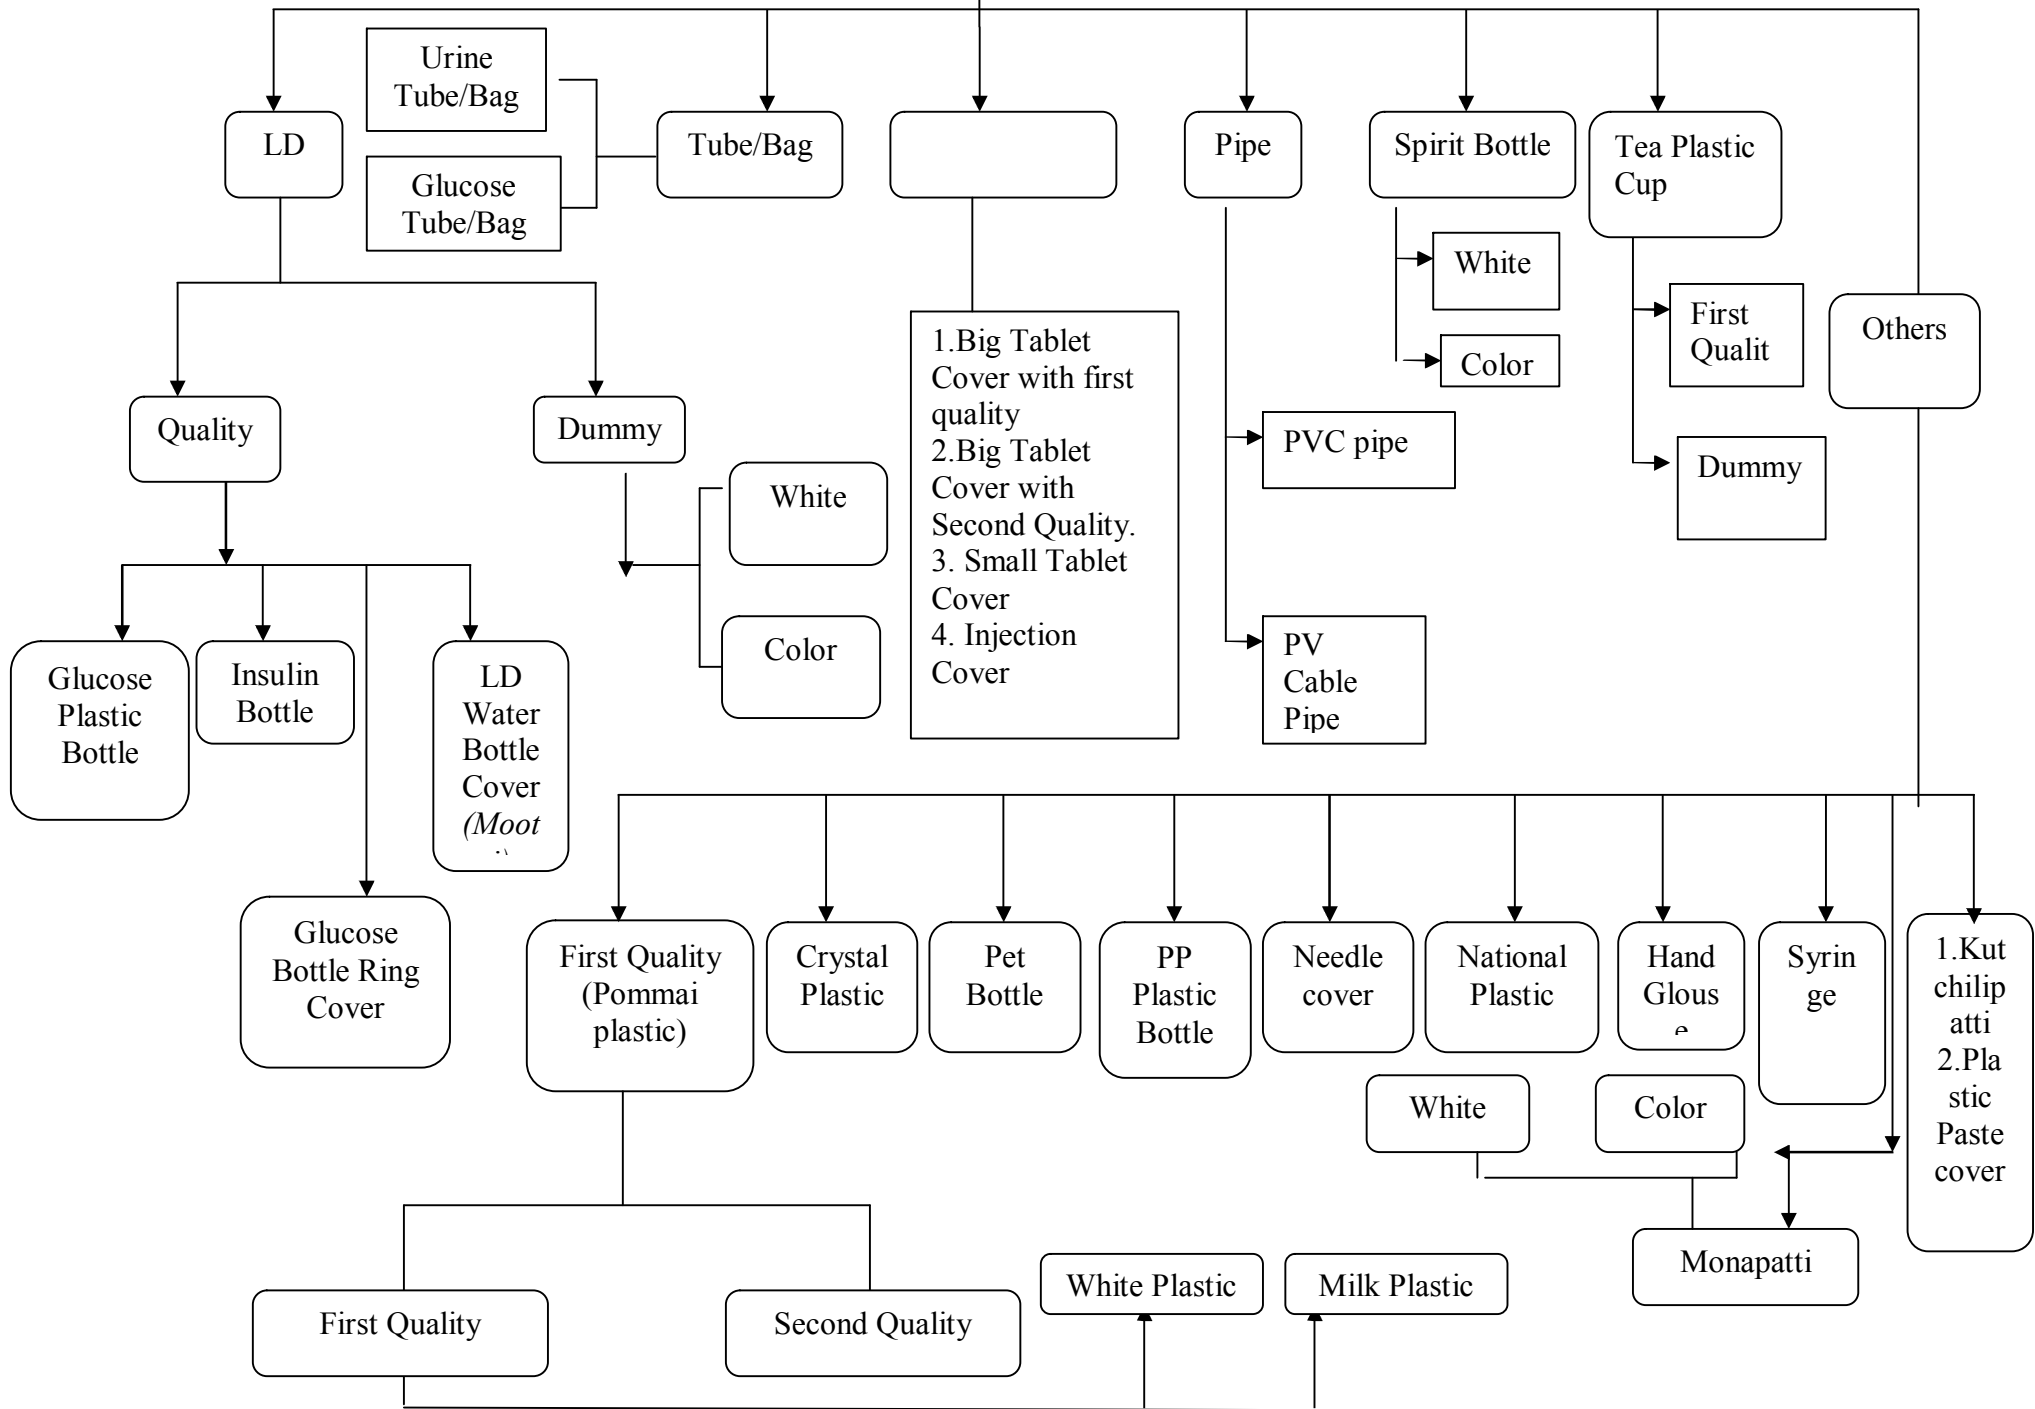

PLASTICS ITEMS

DETAILS OF ITEM WISE SEGREGATION OF BOTTLES

S.NO	PARTICULARS
1	GLUCOSE BOTTLE
	Glucose Bottle – 1000 MI
	Glucose Bottle –500 MI
	Glucose Bottle –350 MI
	Glucose Bottle –250 MI
	Glucose Bottle –100 MI
2	TONIC BOTTLE
	Tonic Bottle 5ml Long
	Tonic Bottle 5ml Short
	Tonic Bottle 10ml long
	Tonic Bottle 10ml Short
	Tonic Bottle (200ml) Colour
	Tonic Bottle (150 ml) Type –1
	Tonic Bottle (150 ml) Type –2
	Tonic Bottle (150 ml) Type –3
	Flate (200ml) Colour
	Neck Long (200ml)
	Tonic Bottle (60 ml) 25 mm neck
	Tonic Bottle (60 ml) 22 mm neck
3	BOUND BOTTLE
	30ml Bound Bottle White
	30ml Bound Bottle Color
	$\frac{3}{4}$ Bound Bottle White

	50ml Bound Bottle White
	50ml Bound Bottle Color
	100ml –22mm neck
	50ml-28mm neck
	10ml Bound –22mmNeck
	15 ml –22 Drops-22mm Neck
	30 ml Long –25mm Neck
	60 ml –25mm Neck
	60 ml -22 mm Neck
	100 ml –PD-25mm Neck
	100ml Bound –25mm Neck
	200ml –Lee 52 –25mm Neck
	30 ml-Veta –Short –25mm Neck
4	ACID BOTTLES
	Acid –Bottle –Big
	Acid –Bottle-Medium
	Acid – Bottle-Small
5	INJECTION BOTTLE
	Injection Bottle (125 ml)
	Injection Bottle (28 ml) neck
	Injection Bottle (50ml) Short
	Injection Bottle (50ml) Short (White)
	Injection Bottle (50ml) Short (Colour)
	Injection Bottle $\frac{3}{4}$ Short (Colour)
	Injection Bottle $\frac{3}{4}$ Short (White)
	Injection Bottle (30ml) Short (White)